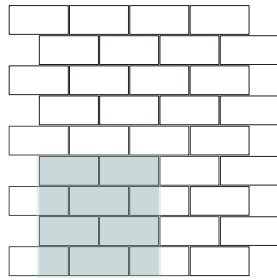

PATTERNING EXAMPLES

Subway